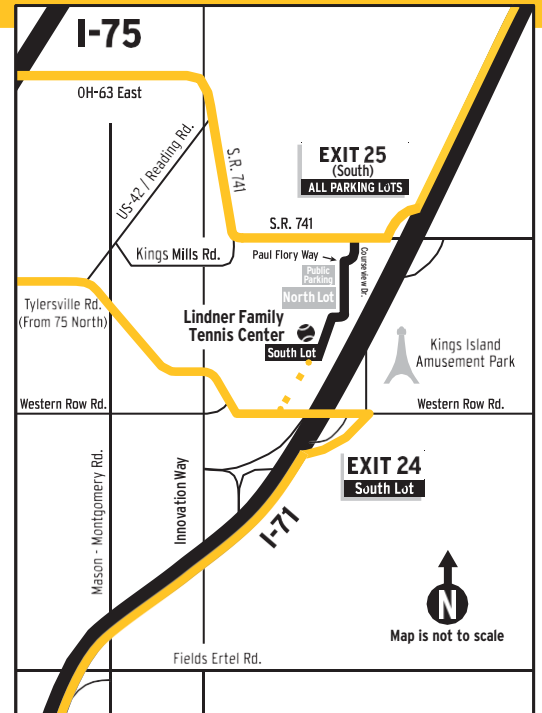

From Dayton From Columbus

From Cincinnati, Lexington, Louisville

PARKING DIRECTIONS

NORTH LOT

GOING NORTH

I-71 North to:

Exit 25 (S.R. 741)
Left onto S.R. 741
Left onto Courseview Dr. Left onto Paul Flory Way

From Cincinnati, Lexington, Louisville

PARKING DIRECTIONS

VENDOR LOT (Follow Directions to South Lot)

From Dayton

From Columbus

GOING NORTH

I-71 North to:

Exit 24 (Western Row Rd.) Left onto Western Row Rd. Right onto Tournament Rd.

I-75 South to:

Exit 29 (OH-63 East)
Right onto S.R. 741
Right onto Courseview Dr.
Left onto Paul Flory Way

From Cincinnati, Lexington, Louisville

PARKING DIRECTIONS

LOT V

GOING NORTH

I-71 North to:

Exit 24 (Western Row Rd.) Left onto Western Row Rd. Right onto Tournament Rd.

I-75 South to:

Exit 29 (OH-63 East)
 Right onto S.R. 741
 Right onto Courseview Dr.
 Left onto Paul Flory Way

From Dayton From Columbus

From Cincinnati, Lexington, Louisville