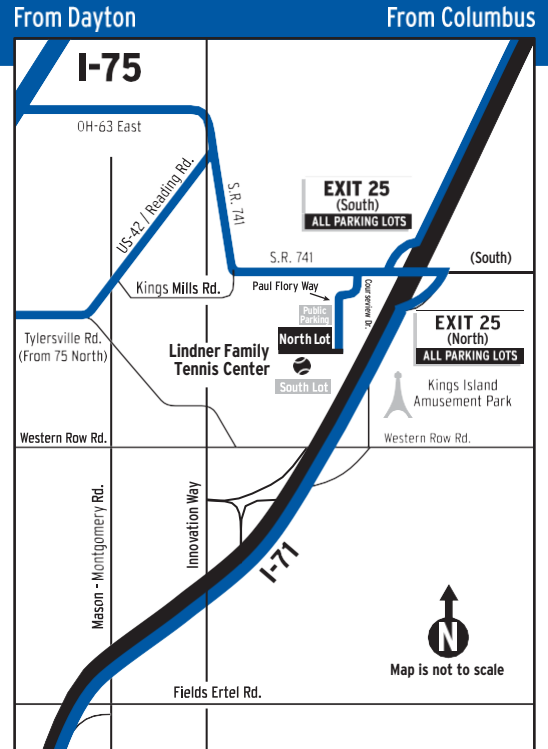

From Dayton From Columbus

From Cincinnati, Lexington, Louisville

PARKING DIRECTIONS

NORTH LOT

GOING NORTH

I-71 North to:

Exit 25 (S.R. 741)
Left onto S.R. 741
Left onto Courseview Dr. Left onto Paul Flory Way

I-75 North to:

Exit 22 (Tylersville Rd.)
Right onto Tylersville Rd.
Left onto U.S.-42 / Reading Rd.
Right onto S.R. 741
Continue Left onto S.R. 741
Right onto Courseview Dr.
Left onto Paul Flory Way

GOING SOUTH

I-71 South to:

Exit 25 (S.R. 741)
Right onto S.R. 741
Left onto Courseview Dr. Left onto Paul Flory Way

I-75 South to:

Exit 29 (OH-63 East)
Right onto S.R. 741
Continue Left onto S.R. 741
Right onto Courseview Dr.
Left onto Paul Flory Way

From Cincinnati, Lexington, Louisville

PARKING DIRECTIONS

VENDOR LOT (Follow Directions to South Lot)

From Dayton

From Columbus

GOING NORTH

I-71 North to:

Exit 24 (Western Row Rd.) Left onto Western Row Rd. Right onto Tournament Rd.