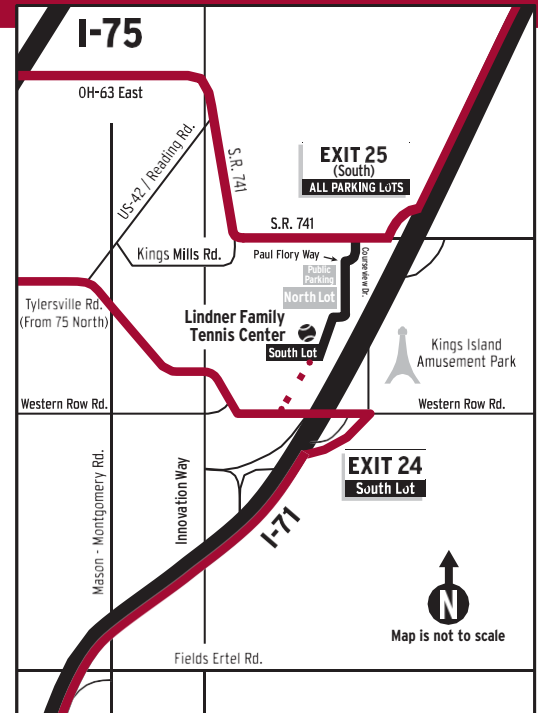

From Cincinnati, Lexington, Louisville

PARKING DIRECTIONS

VENDOR LOT (Follow Directions to South Lot)

From Dayton

From Columbus

GOING NORTH

I-71 North to:

Exit 24 (Western Row Rd.) Left onto Western Row Rd. Right onto Tournament Rd.

I-75 North to:

Exit 22 (Tylersville Rd.)
 Right onto Tylersville Rd.
 Tylersville Rd. becomes Western Row Rd.
 Left onto Tournament Rd.

GOING SOUTH

I-71 South to:

Exit 25 (S.R. 741)
 Right onto S.R. 741
 Left onto Courseview Dr. Left onto Paul Flory Way

I-75 South to:

Exit 29 (OH-63 East)
Right onto S.R. 741
Right onto Courseview Dr.
Left onto Paul Flory Way

From Cincinnati, Lexington, Louisville

PARKING DIRECTIONS

LOT V

GOING NORTH

I-71 North to:

Exit 24 (Western Row Rd.) Left onto Western Row Rd. Right onto Tournament Rd.