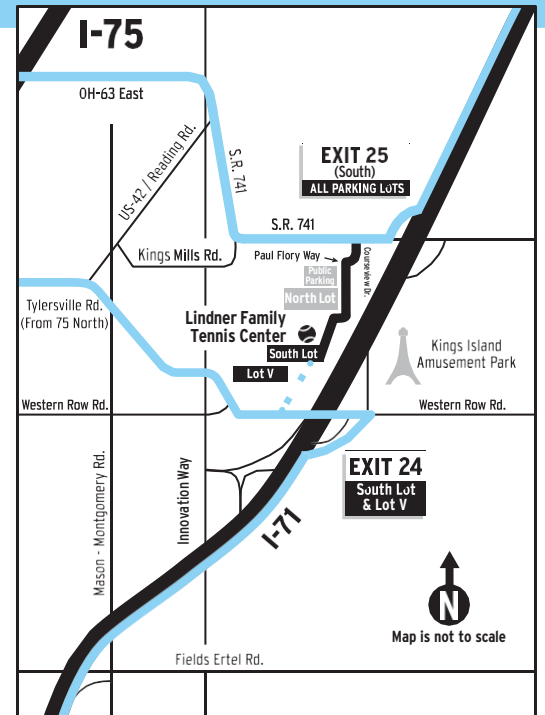

From Cincinnati, Lexington, Louisville

PARKING DIRECTIONS

VENDOR LOT (Follow Directions to South Lot)

From Dayton

From Columbus

GOING NORTH

I-71 North to:

Exit 24 (Western Row Rd.) Left onto Western Row Rd. Right onto Tournament Rd.

I-75 South to:

Exit 29 (OH-63 East)
Right onto S.R. 741
Right onto Courseview Dr.
Left onto Paul Flory Way

From Cincinnati, Lexington, Louisville

PARKING DIRECTIONS

LOT V

GOING NORTH

I-71 North to:

Exit 24 (Western Row Rd.) Left onto Western Row Rd. Right onto Tournament Rd.

I-75 North to:

Exit 22 (Tylersville Rd.)
 Right onto Tylersville Rd.
 Tylersville Rd. becomes Western Row Rd.
 Left onto Tournament Rd.

GOING SOUTH

I-71 South to:

Exit 25 (S.R. 741)
 Right onto S.R. 741
 Left onto Courseview Dr. Left onto Paul Flory Way

I-75 South to:

Exit 29 (OH-63 East)
 Right onto S.R. 741
 Right onto Courseview Dr.
 Left onto Paul Flory Way

From Dayton From Columbus

From Cincinnati, Lexington, Louisville